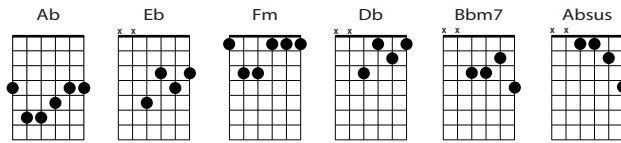

FOREVER (WE SING HALLELUJAH) (Ab) M=4/4 T=74

CCLI# 7001228 | v.1.0

Brian Johnson Christa Black Gifford Gabriel Wilson Jenn Johnson Joel Taylor Kari Jobe

Intro: Ab | Eb | Bbm7| Db

I/VI/I/VII/Pc/C/Pc/C/I/Bx4/C

VERSE I: **Ab** THE MOON AND STARS **Eb** THEY WEPT THE MORNING **Fm** SUN WAS DEAD
Db THE SAVIOR OF THE WORLD **Ab** WAS FALLEN HIS BODY ON THE **Eb** CROSS
Fm HIS BLOOD POURED OUT FOR US THE **Db** WEIGHT OF EVERY **Ab** CURSE UPON HIM

INTRO: **Ab | Eb | Bbm7| Db**

VERSE II: **Ab** ONE FINAL **Eb** BREATHE HE GAVE AS HEAVEN **Fm** LOOKED AWAY
Db THE SON OF GOD WAS LAID IN DARKNESS A BATTLE IN THE **Eb** GRAVE
Fm THE WAR ON DEATH WAS WAGED THE POWER OF HELL **Db** FOREVER BROKEN

CHORUS: **Ab sus** **Ab** **Eb** **Fm** **Db**
FOREVER, HE IS GLORIFIED, FOREVER, HE IS LIFTED HIGH
Ab sus **Ab** **Eb** **Fm** **Db**
FOREVER, HE IS RISEN, HE IS ALIVE, HE IS ALIVE

INSTR: **Ab** **Eb** **Fm** **Db**
----- YOU HAVE OVERCOME
Ab
YOUR RESURRECTED KING
Eb **Fm** **Db**
YOU HAVE OVERCOME THE GRAVE, YOU HAVE OVERCOME